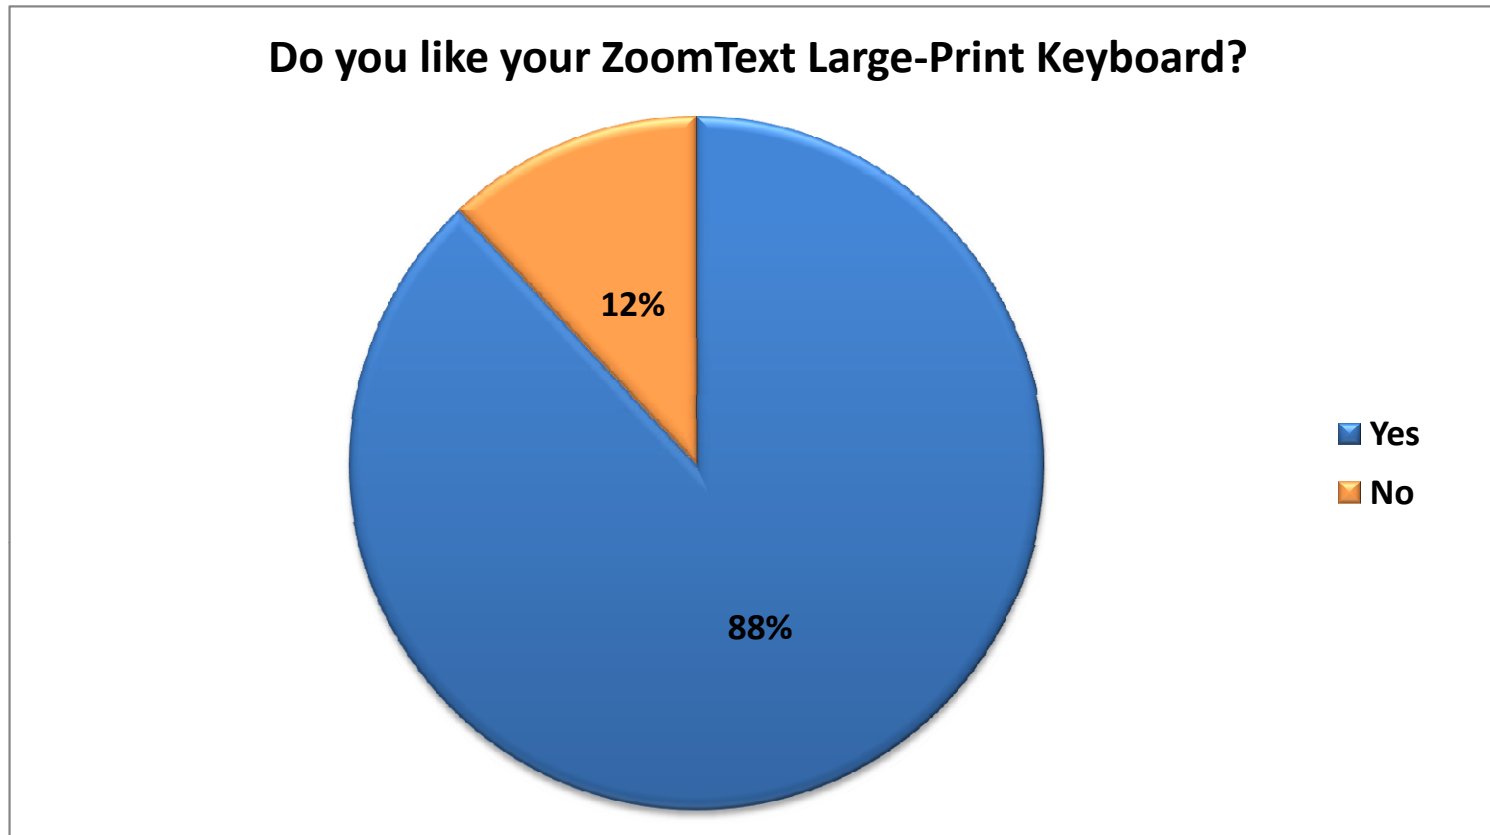

Features to assist people who are dyslexic and visually impaired	0.14%
Key to take you to support page	0.14%
Colorful feature key labels	0.14%
Built-in smart card reader	0.14%
Longer cord	0.14%
Left-handed keyboards	0.14%
64-bit compatibility	0.14%
Compatibility with JAWS key commands	0.14%
USB port included	0.14%
More space between feature keys	0.14%
Volume control on keyboard	0.14%
Light indicator for Shift Lock	0.14%
On-screen notification for num lock on	0.14%
On-screen notification for caps lock on	0.14%
Better markings for delete key	0.14%
Easier to see guide to feature keys	0.14%
Option to lock out caps lock - I hit it in error	0.14%
Option pack with different color keys to swap out	0.14%

Color combos requested

Black-on-white	7
Blue-on-black	2
Blue-on-white	1
Black-on-something paler than yellow	1
Yellow-on-blue	1
White-on-Royal blue	1

Do you like your ZoomText Large-Print Keyboard?

Yes	88%
No	12%